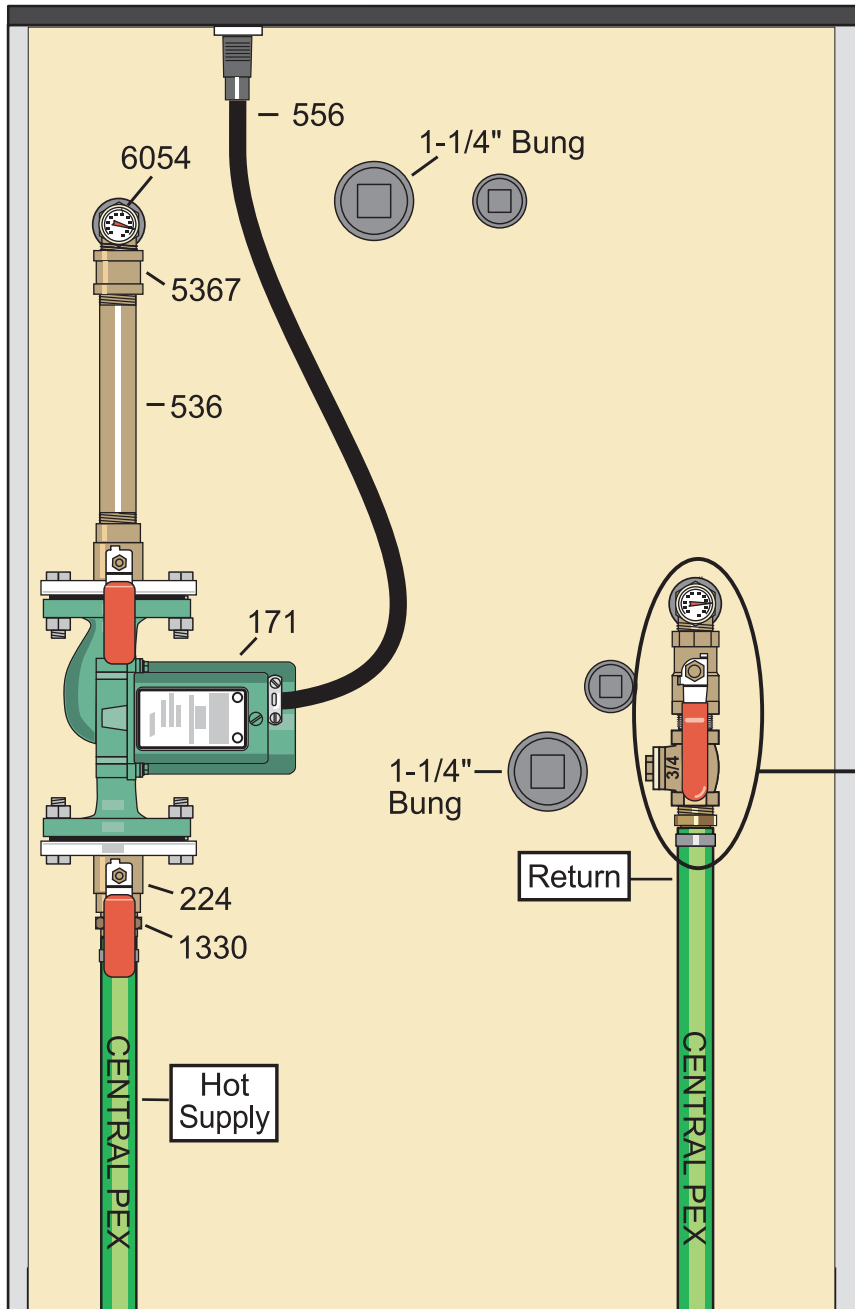

CL 6048 with 1 Pump Installed

Parts List*		
Qty	p/n	Description
1	118	3/4" Close Nipple
1	171	007 Pump
2	198	3/4" Ball Valve
1	224	3/4" Isolation Flange Kits
1	296	3/4" Swing Check Valve
1	556	Power Supply Cord, 32"
2	1330	3/4" x 1" MPT to PEX
2	3042	1/2" x 1/8" Bushing
2	6054	Temperature Gauge
1	6593	Grounding Rod Kit
1	536	3/4" x 7" Brass Nipple
1	5367	3/4" Brass Coupling

*Parts and accessories sold separately.
Pump size may vary.

NOTE
Grounding Rod Kit (p/n 6593) must be installed with every furnace.