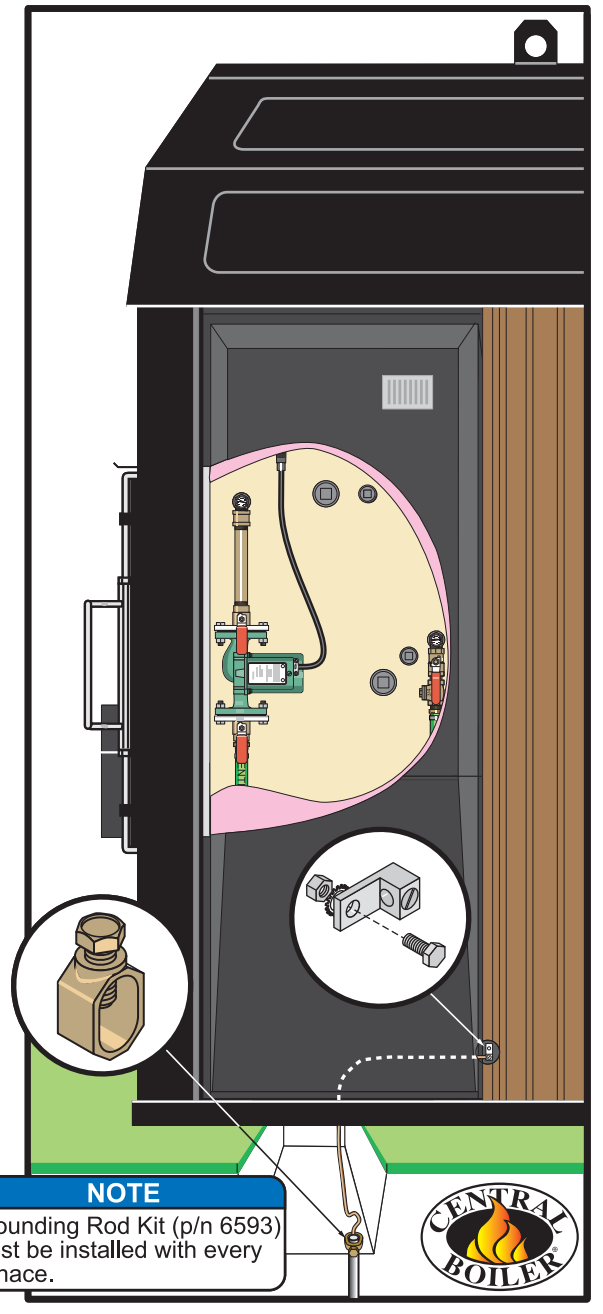

CL 6048 with 1 Pump Installed

Parts List*		
Qty	p/n	Description
1	118	3/4" Close Nipple
1	171	007 Pump
2	198	3/4" Ball Valve
1	224	3/4" Isolation Flange Kits
1	296	3/4" Swing Check Valve
1	556	Power Supply Cord, 32"
2	1330	3/4" x 1" MPT to PEX
2	3042	1/2" x 1/8" Bushing
2	6054	Temperature Gauge
1	6593	Grounding Rod Kit
1	536	3/4" x 7" Brass Nipple
1	5367	3/4" Brass Coupling

*Parts and accessories sold separately.
Pump size may vary.

NOTE
Grounding Rod Kit (p/n 6593) must be installed with every furnace.