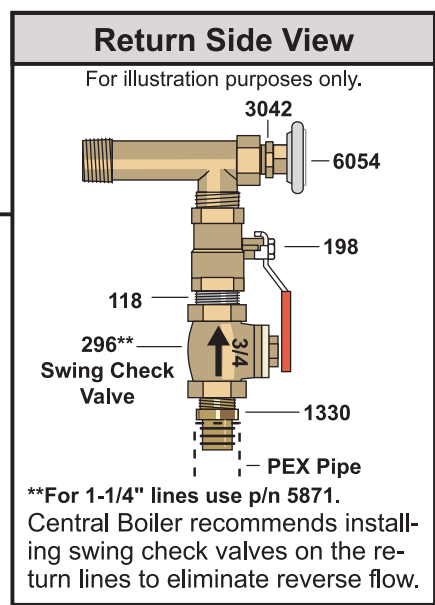

CL 6048 with 1 Pump Installed

Parts List*		
Qty	p/n	Description
1	118	3/4" Close Nipple
1	171	007 Pump
2	198	3/4" Ball Valve
1	224	3/4" Isolation Flange Kits
1	296	3/4" Swing Check Valve
1	556	Power Supply Cord, 32"
2	1330	3/4" x 1" MPT to PEX
2	3042	1/2" x 1/8" Bushing
2	6054	Temperature Gauge
1	6593	Grounding Rod Kit
1	536	3/4" x 7" Brass Nipple
1	5367	3/4" Brass Coupling

*Parts and accessories sold separately.
Pump size may vary.

NOTE
Grounding Rod Kit (p/n 6593) must be installed with every furnace.